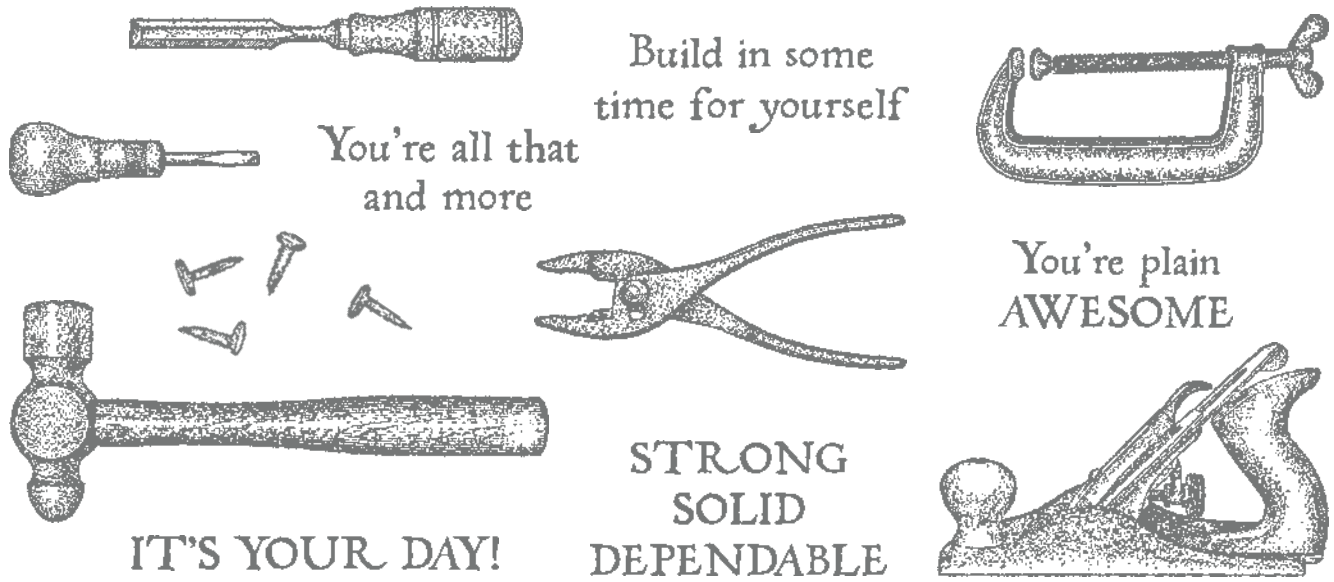

N VINTAGE TOOLS • 159098 | 27,00 € | £21.00
12 ablösbare Stempel (Empfohlene transparente Blöcke: b, c, h)