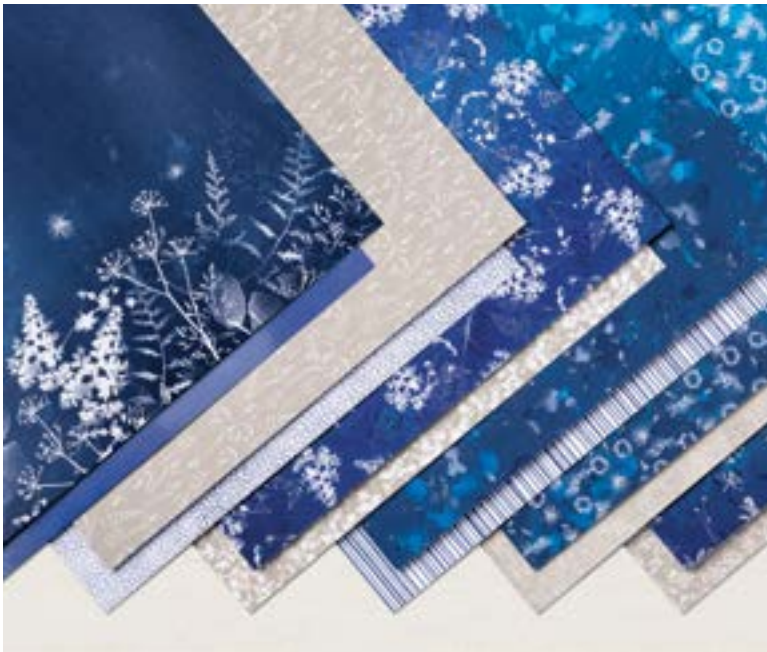

*Your KINDNESS  
is TREASURED  
in my heart*

*GOOD friends  
are FOREVER*

*Thinking of YOU*

THANK YOU

**TREASURED KINDNESS** • 158940 | 22,00 € | £17,00  
12 Klarsichtstempel (Empfohlene transparente Blöcke: b, c) • Two-Step-Stempelset